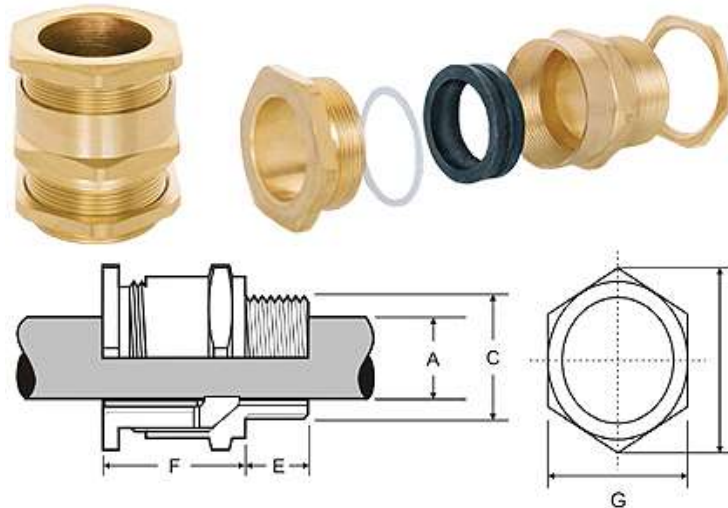

A1 / A2 CABLE GLAND

Application : A2 Brass Cable Glands generally for indoor and outdoor cable gland suitable for all types of unarmoured cables, plastic or rubber sheathed cables.

Design features : BS6121: part 1 :1989, Outer displacement seal

Material : Brass

Finish : Natural brass or Nickel plated.

| Product Code | Size | Cable Dimensions | | Gland Dimensions | | | | |
|--------------|------|------------------|-------------|------------------|-------|---------------------------|----------------------|-----------------------|
| | | Min. Dia mm | Max. Dia mm | ISO Entry Thread | | Length from shoulder F mm | Across Flat Dia G mm | Across cross dia H mm |
| | | | | C mm | E mm | | | |
| CA216S | 16S | 3.50 | 7.00 | M16 | 10.00 | 20.00 | 21.00 | 24.00 |
| CA216L | 16L | 4.50 | 8.50 | M16 | 10.00 | 22.00 | 21.00 | 24.00 |
| CA220S | 20S | 8.00 | 11.50 | M20 | 10.00 | 24.00 | 22.00 | 24.00 |
| CA220L | 20L | 11.00 | 14.00 | M20 | 10.00 | 24.00 | 24.00 | 26.00 |
| CA225S | 25S | 14.00 | 17.50 | M25 | 10.00 | 25.00 | 27.00 | 30.00 |
| CA225L | 25L | 17.50 | 20.00 | M25 | 10.00 | 26.00 | 30.00 | 33.00 |
| CA232S | 32S | 20.00 | 23.00 | M32 | 10.00 | 28.00 | 36.00 | 40.00 |
| CA232L | 32L | 23.00 | 26.00 | M32 | 10.00 | 28.00 | 36.00 | 40.00 |
| CA240S | 40S | 26.00 | 30.00 | M40 | 13.50 | 31.00 | 44.00 | 49.00 |
| CA240L | 40L | 30.00 | 33.00 | M40 | 13.50 | 31.00 | 46.00 | 50.00 |
| CA250S | 50S | 33.00 | 40.00 | M50 | 14.00 | 33.00 | 55.00 | 61.00 |
| CA250L | 50L | 38.00 | 44.00 | M50 | 14.00 | 33.00 | 58.00 | 64.00 |
| CA263S | 63S | 44.00 | 50.00 | M63 | 14.00 | 35.00 | 67.00 | 74.00 |
| CA263L | 63L | 50.00 | 55.00 | M63 | 14.00 | 35.00 | 69.00 | 76.00 |
| CA275S | 75S | 56.50 | 62.00 | M75 | 15.00 | 35.00 | 78.00 | 87.00 |
| CA275L | 75L | 62.00 | 65.00 | M75 | 15.00 | 35.00 | 81.00 | 90.00 |
| CA290S | 90S | 68.00 | 75.00 | M90 | 20.00 | 50.00 | 100.00 | 112.00 |
| CA290L | 90L | 68.00 | 78.00 | M90 | 20.00 | 50.00 | 100.00 | 112.00 |