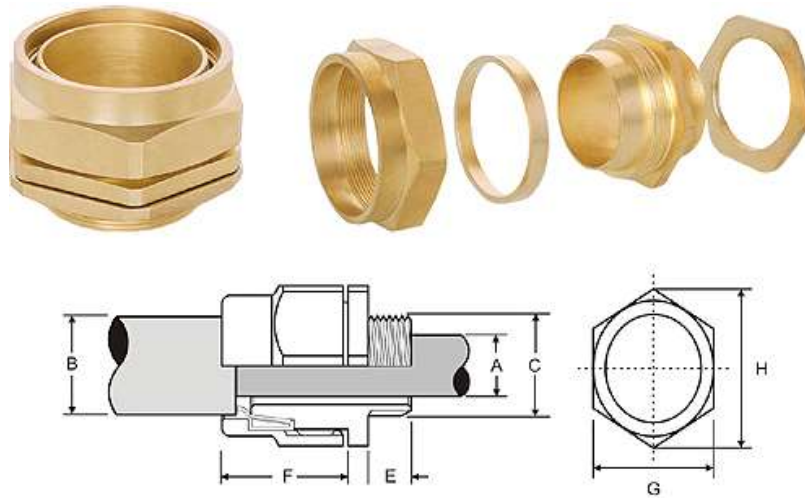

## BW CABLE GLAND (4 PART )

**Application** : BW Brass Gland generally for Dry Indoor Situation and Indoor Gland for Plastic or Rubber Insulated, Single Wired Armoured, Plastic or Rubber over Sheathed Cables.

**Design features** : BS6121: part 1 :1989, 3 part armour lock with cone and lock ring provided for additional grip to armour.

**Ingress Protection:** IP3X

**Material** : Brass

**Finish** : Natural brass or Nickel plated

Product Code	Size	Cable Dimension			Gland Dimensions				
		Armour wire Diameter	Under Armour Dia A Max mm	Over all Dia B Max. mm	ISO Entry Thread		Length from shoulder F mm	Across Flat Dia G mm	Across cross dia H mm
					C mm	E mm			
CBW16S	16S	0.9	8.00	12.00	M16	9.00	20.00	20.00	22.00
CBW16L	16L	0.9/1.25	8.60	13.50	M16	9.00	20.00	20.00	22.00
CBW20S	20S	0.9/1.25	12.30	17.00	M20	9.00	20.00	22.00	24.00
CBW20L	20L	0.9/1.25	14.30	20.00	M20	9.50	20.00	25.00	27.00
CBW25S	25S	0.9/1.25	19.00	23.25	M25	9.50	22.00	31.00	34.00
CBW25L	25L	0.9/1.25	20.40	27.00	M25	9.50	22.00	33.50	37.00
CBW32S	32S	1.6/2.0	23.50	28.50	M32	9.50	25.00	35.00	38.50
CBW32L	32L	1.6/2.0	26.50	33.50	M32	9.50	25.00	40.00	45.00
CBW40S	40S	1.6/2.0	31.00	37.50	M40	12.50	25.00	44.50	49.00
CBW40L	40L	1.6/2.0	33.00	41.50	M40	12.50	25.00	48.50	54.00
CBW50S	50S	2.0/2.5	39.50	48.00	M50	12.50	28.00	56.50	63.50
CBW50L	50L	2.00/2.50	44.00	54.00	M50	12.50	30.00	61.00	68.00
CBW63S	63S	2.5	50.50	60.50	M63	14.00	33.00	69.50	77.00
CBW63L	63L	2.5	56.00	65.00	M63	14.00	33.00	75.50	84.50
CBW75S	75S	2.5	62.50	72.00	M75	14.00	40.00	83.50	93.00
CBW75L	75L	2.50/3.15	67.50	78.50	M75	14.00	40.00	89.50	99.00
CBW90S	90S	3.15	75.00	85.00	M90	20.00	48.00	100.00	110.00
CBW90L	90L	3.15	78.00	88.50	M90	20.00	48.00	102.00	115.00