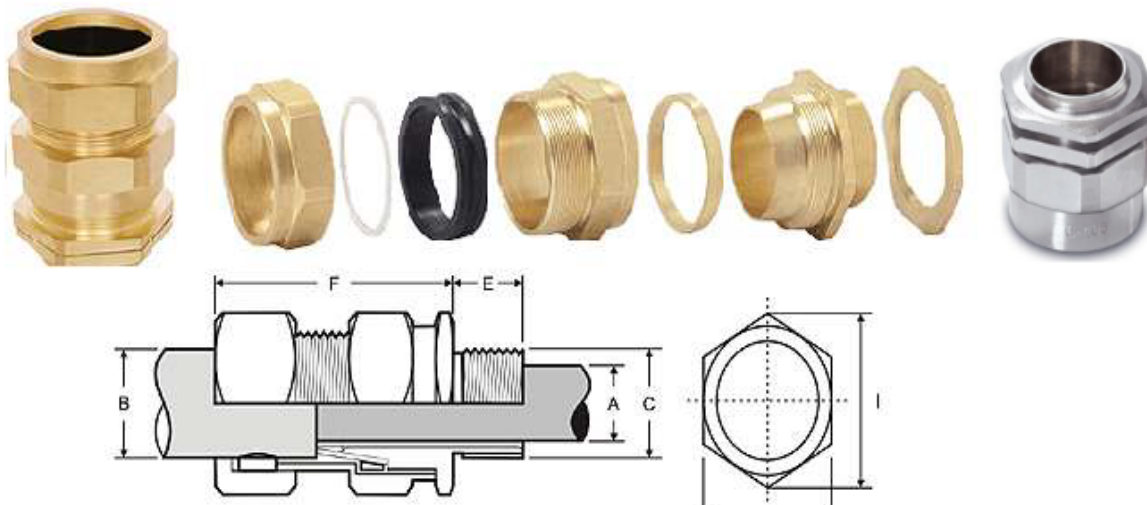

CW CABLE GLAND

Application : CW Brass Cable Gland generally for dry indoor and outdoor situation gland for plastic or rubber insulated, single wired armoured, plastic or rubber sheathed cables. Cables with extruded or lapped bedding.

Design features : BS6121: part 1 :1989, 4part armour lock with cone and locking provided for Additional grip to the armour

Ingress Protection: IP66

Material : Brass or Aluminium

Finish : Natural brass or Nickel plated or natural aluminium

Product Code	Size	Cable Dimension			Gland Dimensions				
		Armour wire Diameter	Under Armour Dia A Max mm	Over all Dia B Max. mm	ISO Entry Thread		Length from shoulder F mm	Across Flat Dia G mm	Across cross dia H mm
					C mm	E mm			
CCW16S	16S	0.9	8.00	11.00	M16	10.00	40.00	20.00	23.00
CCW16L	16L	0.9/1.25	9.00	13.50	M16	10.00	40.00	20.00	23.00
CCW20S	20S	0.9/1.25	12.50	15.00	M20	10.00	42.00	22.00	24.00
CCW20L	20L	0.9/1.25	14.30	19.00	M20	10.00	42.00	26.00	29.00
CCW25S	25S	0.9/1.25	19.00	23.60	M25	10.00	44.00	31.00	34.00
CCW25L	25L	0.9/1.25	20.70	27.00	M25	10.00	44.00	34.90	38.00
CCW32S	32S	1.6/2.0	26.50	31.00	M32	10.00	46.00	41.00	45.70
CCW32L	32L	1.6/2.0	27.00	32.50	M32	10.00	46.00	41.25	46.00
CCW40S	40S	1.6/2.0	31.70	37.50	M40	13.50	50.00	55.00	50.00
CCW40L	40L	1.6/2.0	33.00	39.00	M40	13.50	50.00	49.00	54.00
CCW50S	50S	2.0/2.5	39.50	46.00	M50	14.00	57.00	56.50	62.70
CCW50L	50L	2.00/2.50	44.00	50.00	M50	14.00	57.00	62.30	69.50
CCW63S	63S	2.5	50.50	59.00	M63	14.00	70.00	72.50	81.00
CCW63L	63L	2.5	56.00	62.00	M63	14.00	61.00	76.00	85.00
CCW75S	75S	2.5	62.50	71.00	M75	15.00	65.00	85.00	95.00
CCW75L	75L	2.50/3.15	67.50	77.50	M75	15.00	66.00	91.00	103.00
CCW90S	90S	3.15	76.00	84.00	M90	20.00	80.00	100.00	110.00
CCW90L	90L	3.15	78.00	88.50	M90	20.00	82.00	103.00	114.00